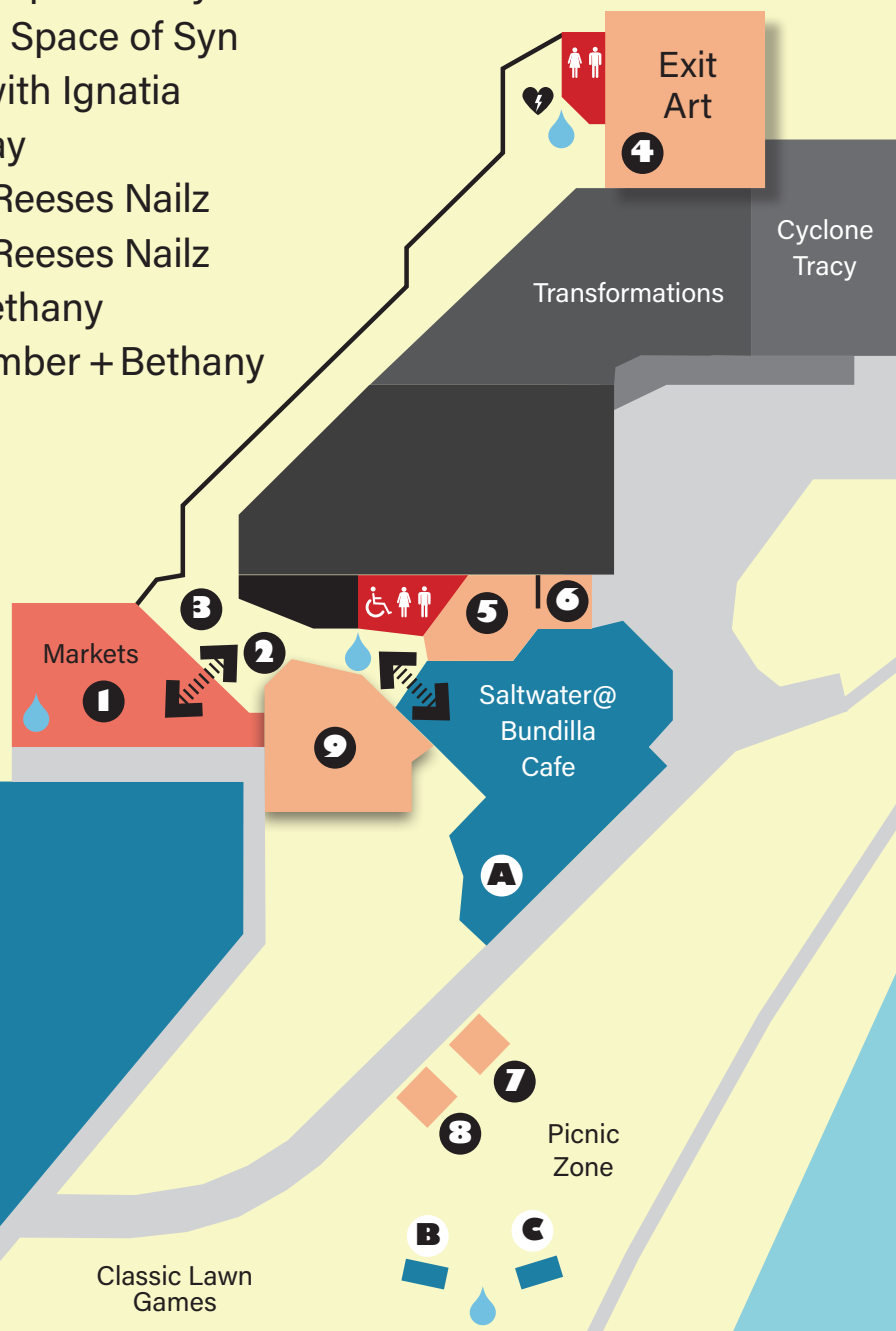

ART | BEATS | FOOD
5 APRIL
3-8PM

launchdarwin.com.au

- 1** 3.00-8.00 **MAGNIFY Makers Market**
3.00-7.30 **Chalk Wall** with Jose
- 2** 3.00-8.00 **Art ya Face** by Em
- 3** 4.30-5.00 **Interactive Museum Tour**
6.00-6.30 **Interactive Museum Tour**
- 4** 3.00-8.00 **The Drawing Room**
5.00-5.30 **Dance Cypher #1** by Space of Syn
6:30-7.00 **Dance Cypher #2** by Space of Syn
- 5** 4.00-5.30 **Custom Vinyl Toys** with Ignatia
6.00-7.30 **Easy Realism** with Tay
- 6** 4.00-5.00 **3D Gel Nail Art** with Reeses Nailz
6.00-7.00 **3D Gel Nail Art** with Reeses Nailz
- 7** 4.30-6.00 **Tote Printing** with Bethany
- 8** 3.00-7.30 **Live Painting** with Amber + Bethany
- 9** 4.00-7.30 **MAGNIFY Voice**
(performances)

MUSEUM AND ART GALLERY
NORTHERN TERRITORY

Food Vendors

- A** Saltwater@Bundilla Cafe
- B** Ethiopian Sisters Kitchen
- C** L'Italia

Waterstations

Classic Lawn Games